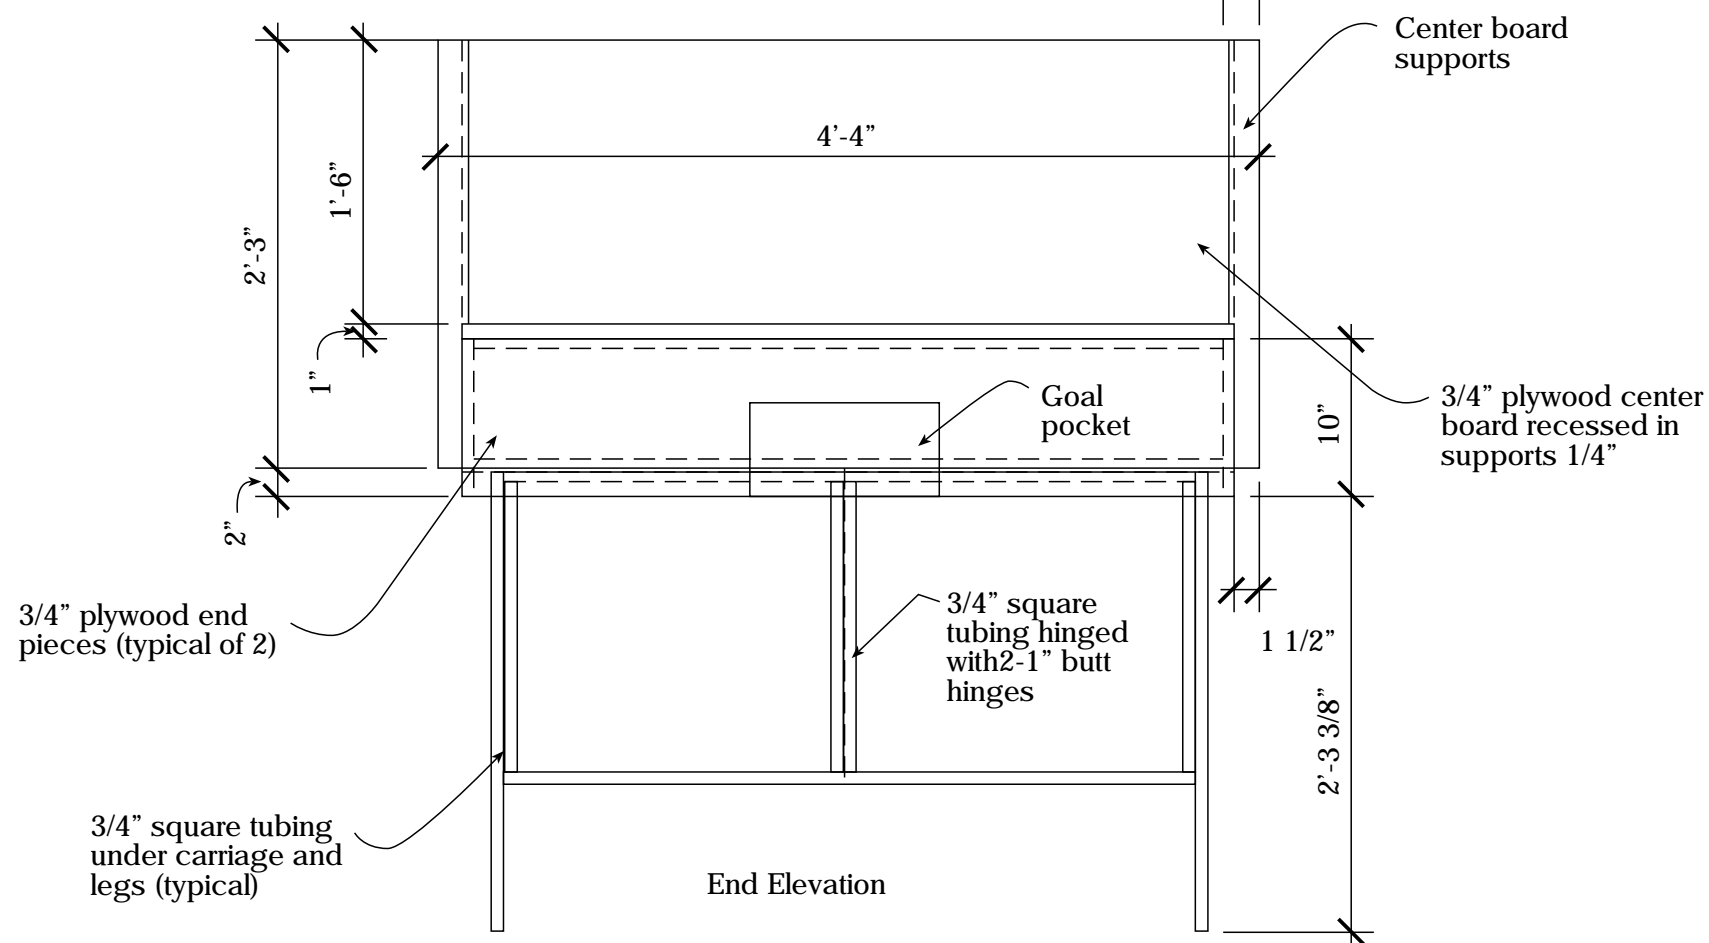

SHOWDOWN

Table

Raquette + balle

SCALE: 1" = 1'
 DATE: 6-7-97
 SHEET: A1

Project name:
BSI International Blind Sports Association
 Description:
Showdown Table - Plan View

SCALE: 1" = 1'

DATE: 6-7-97

SHEET: A3

Project name:
BSI International Blind Sports Association

Description:
Showdown Table - Elevations

SCALE: 1" = 1'

DATE: 6-7-97

SHEET: A2

Project name:
BSI International Blind Sports Association

Description:
Showdown Table - Bottom View

Provide metal slide bolted to edges of table half (1 each side)

Isometric (exploded)

Isometric

SCALE: 1" = 1'

DATE: 6-7-97

SHEET: A4

Project name:
BSI International Blind
Sports Association

Description:
Showdown Table - Isometric