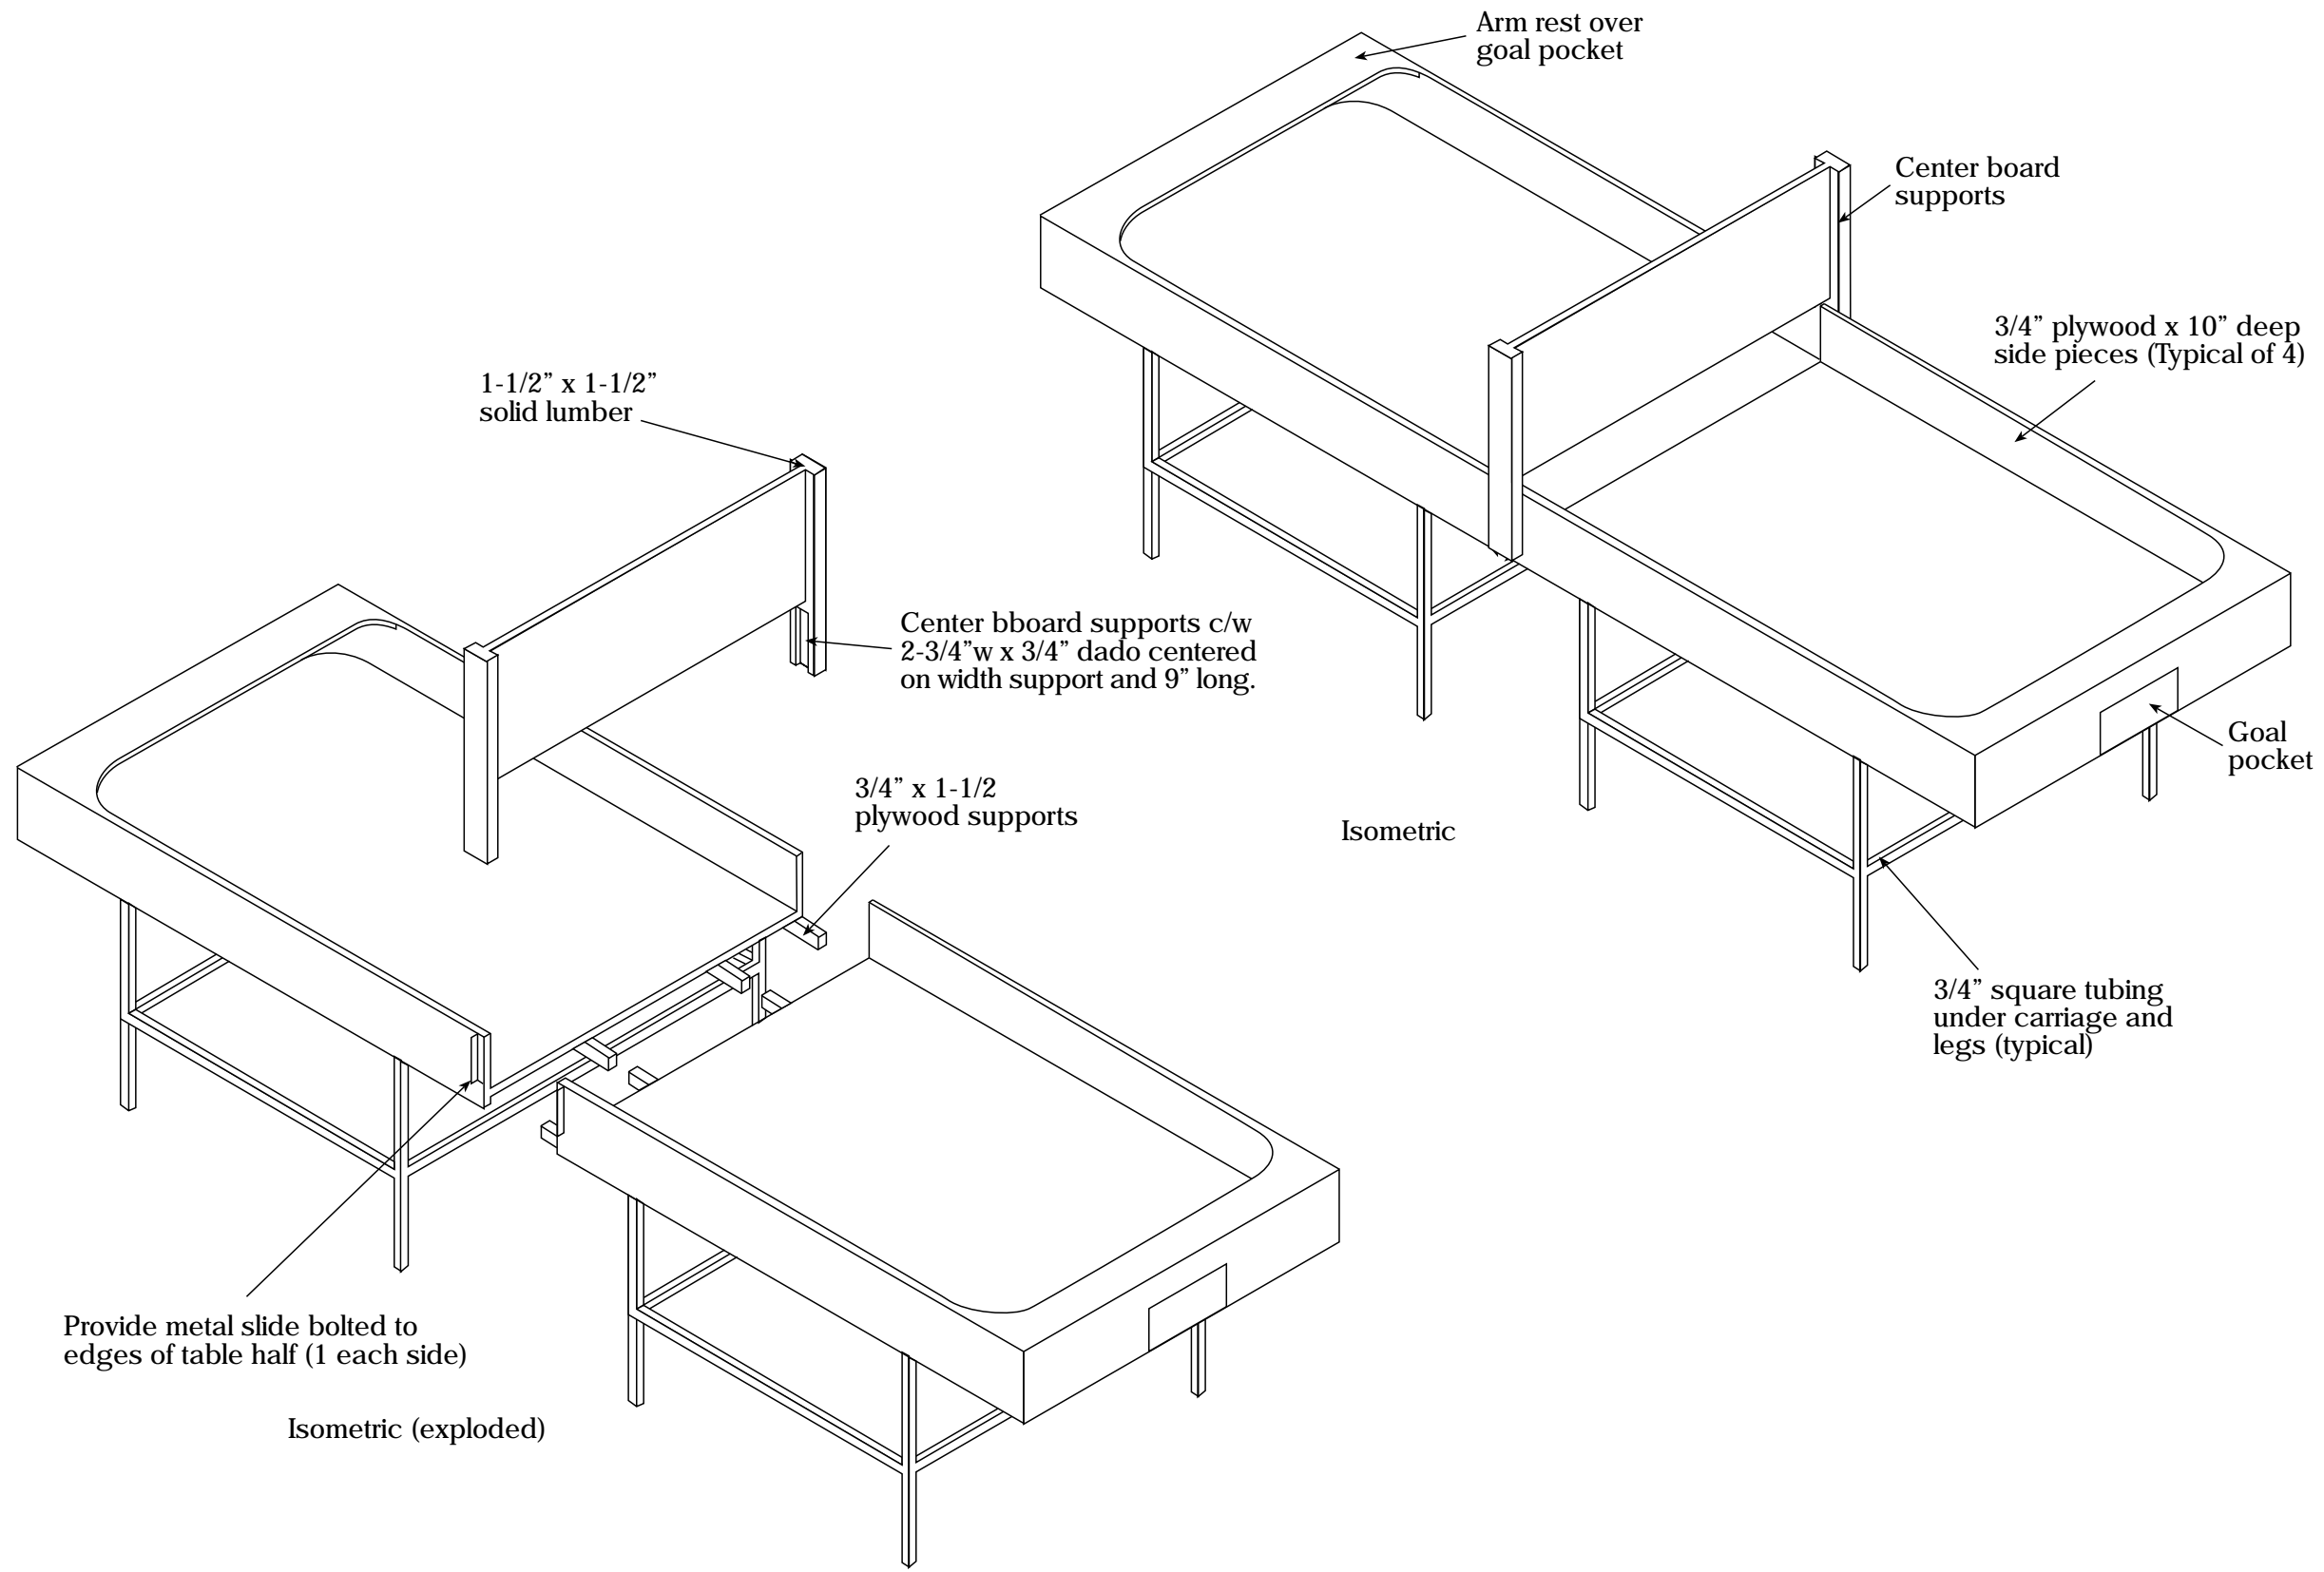

SHOWDOWN

Table

Raquette + balle

SCALE: 1" = 1'
 DATE: 6-7-97
 SHEET: A1

Project name:
BSI International Blind Sports Association
 Description:
Showdown Table - Plan View

SCALE: 1" = 1'

DATE: 6-7-97

SHEET: A3

Project name:
BSI International Blind Sports Association

Description:
Showdown Table - Elevations

SCALE: 1" = 1'

DATE: 6-7-97

SHEET: A2

Project name:
BSI International Blind Sports Association

Description:
Showdown Table - Bottom View

Provide metal slide bolted to edges of table half (1 each side)

Isometric (exploded)

Isometric

SCALE: 1" = 1'

DATE: 6-7-97

SHEET: A4

Project name:
BSI International Blind
Sports Association

Description:
Showdown Table - Isometric