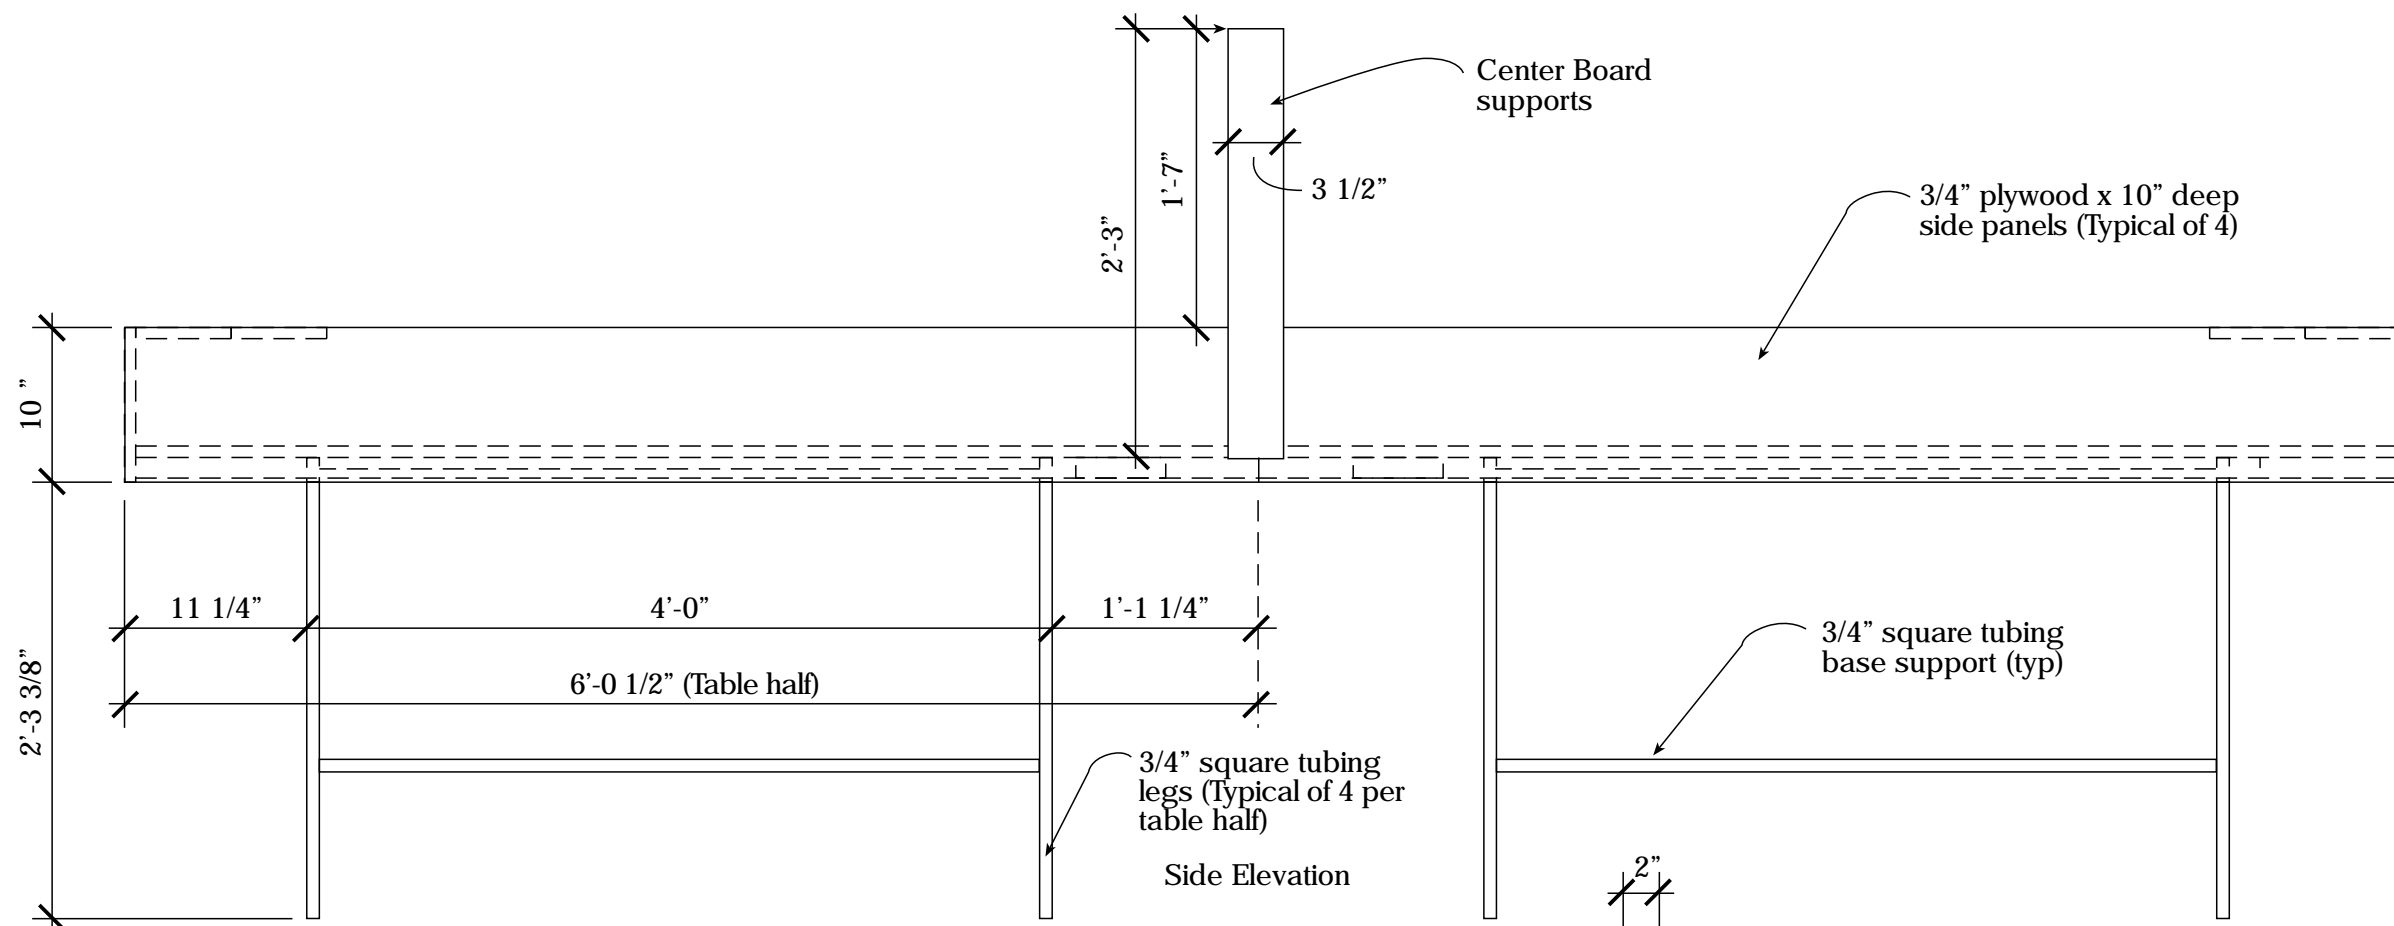

SHOWDOWN

Table

Raquette + balle

SCALE: 1" = 1'
 DATE: 6-7-97
 SHEET: A1

Project name:
BSI International Blind Sports Association
 Description:
Showdown Table - Plan View

SCALE: 1" = 1'

DATE: 6-7-97

SHEET: A3

Project name:
BSI International Blind Sports Association

Description:
Showdown Table - Elevations

SCALE: 1" = 1'

DATE: 6-7-97

SHEET: A2

Project name:
BSI International Blind Sports Association

Description:
Showdown Table - Bottom View

Provide metal slide bolted to edges of table half (1 each side)

Isometric (exploded)

Isometric

SCALE: 1" = 1'

DATE: 6-7-97

SHEET: A4

Project name:
BSI International Blind
Sports Association

Description:
Showdown Table - Isometric