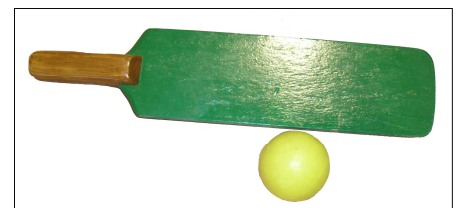

SHOWDOWN

Table

Raquette + balle

SCALE: 1" = 1'
 DATE: 6-7-97
 SHEET: A1

Project name:
BSI International Blind Sports Association
 Description:
Showdown Table - Plan View

SCALE: 1" = 1'

DATE: 6-7-97

SHEET: A3

Project name:
BSI International Blind Sports Association

Description:
Showdown Table - Elevations

SCALE: 1" = 1'

DATE: 6-7-97

SHEET: A2

Project name:
BSI International Blind Sports Association

Description:
Showdown Table - Bottom View

Provide metal slide bolted to edges of table half (1 each side)

Isometric (exploded)

Isometric

SCALE: 1" = 1'

DATE: 6-7-97

SHEET: A4

Project name:
BSI International Blind
Sports Association

Description:
Showdown Table - Isometric