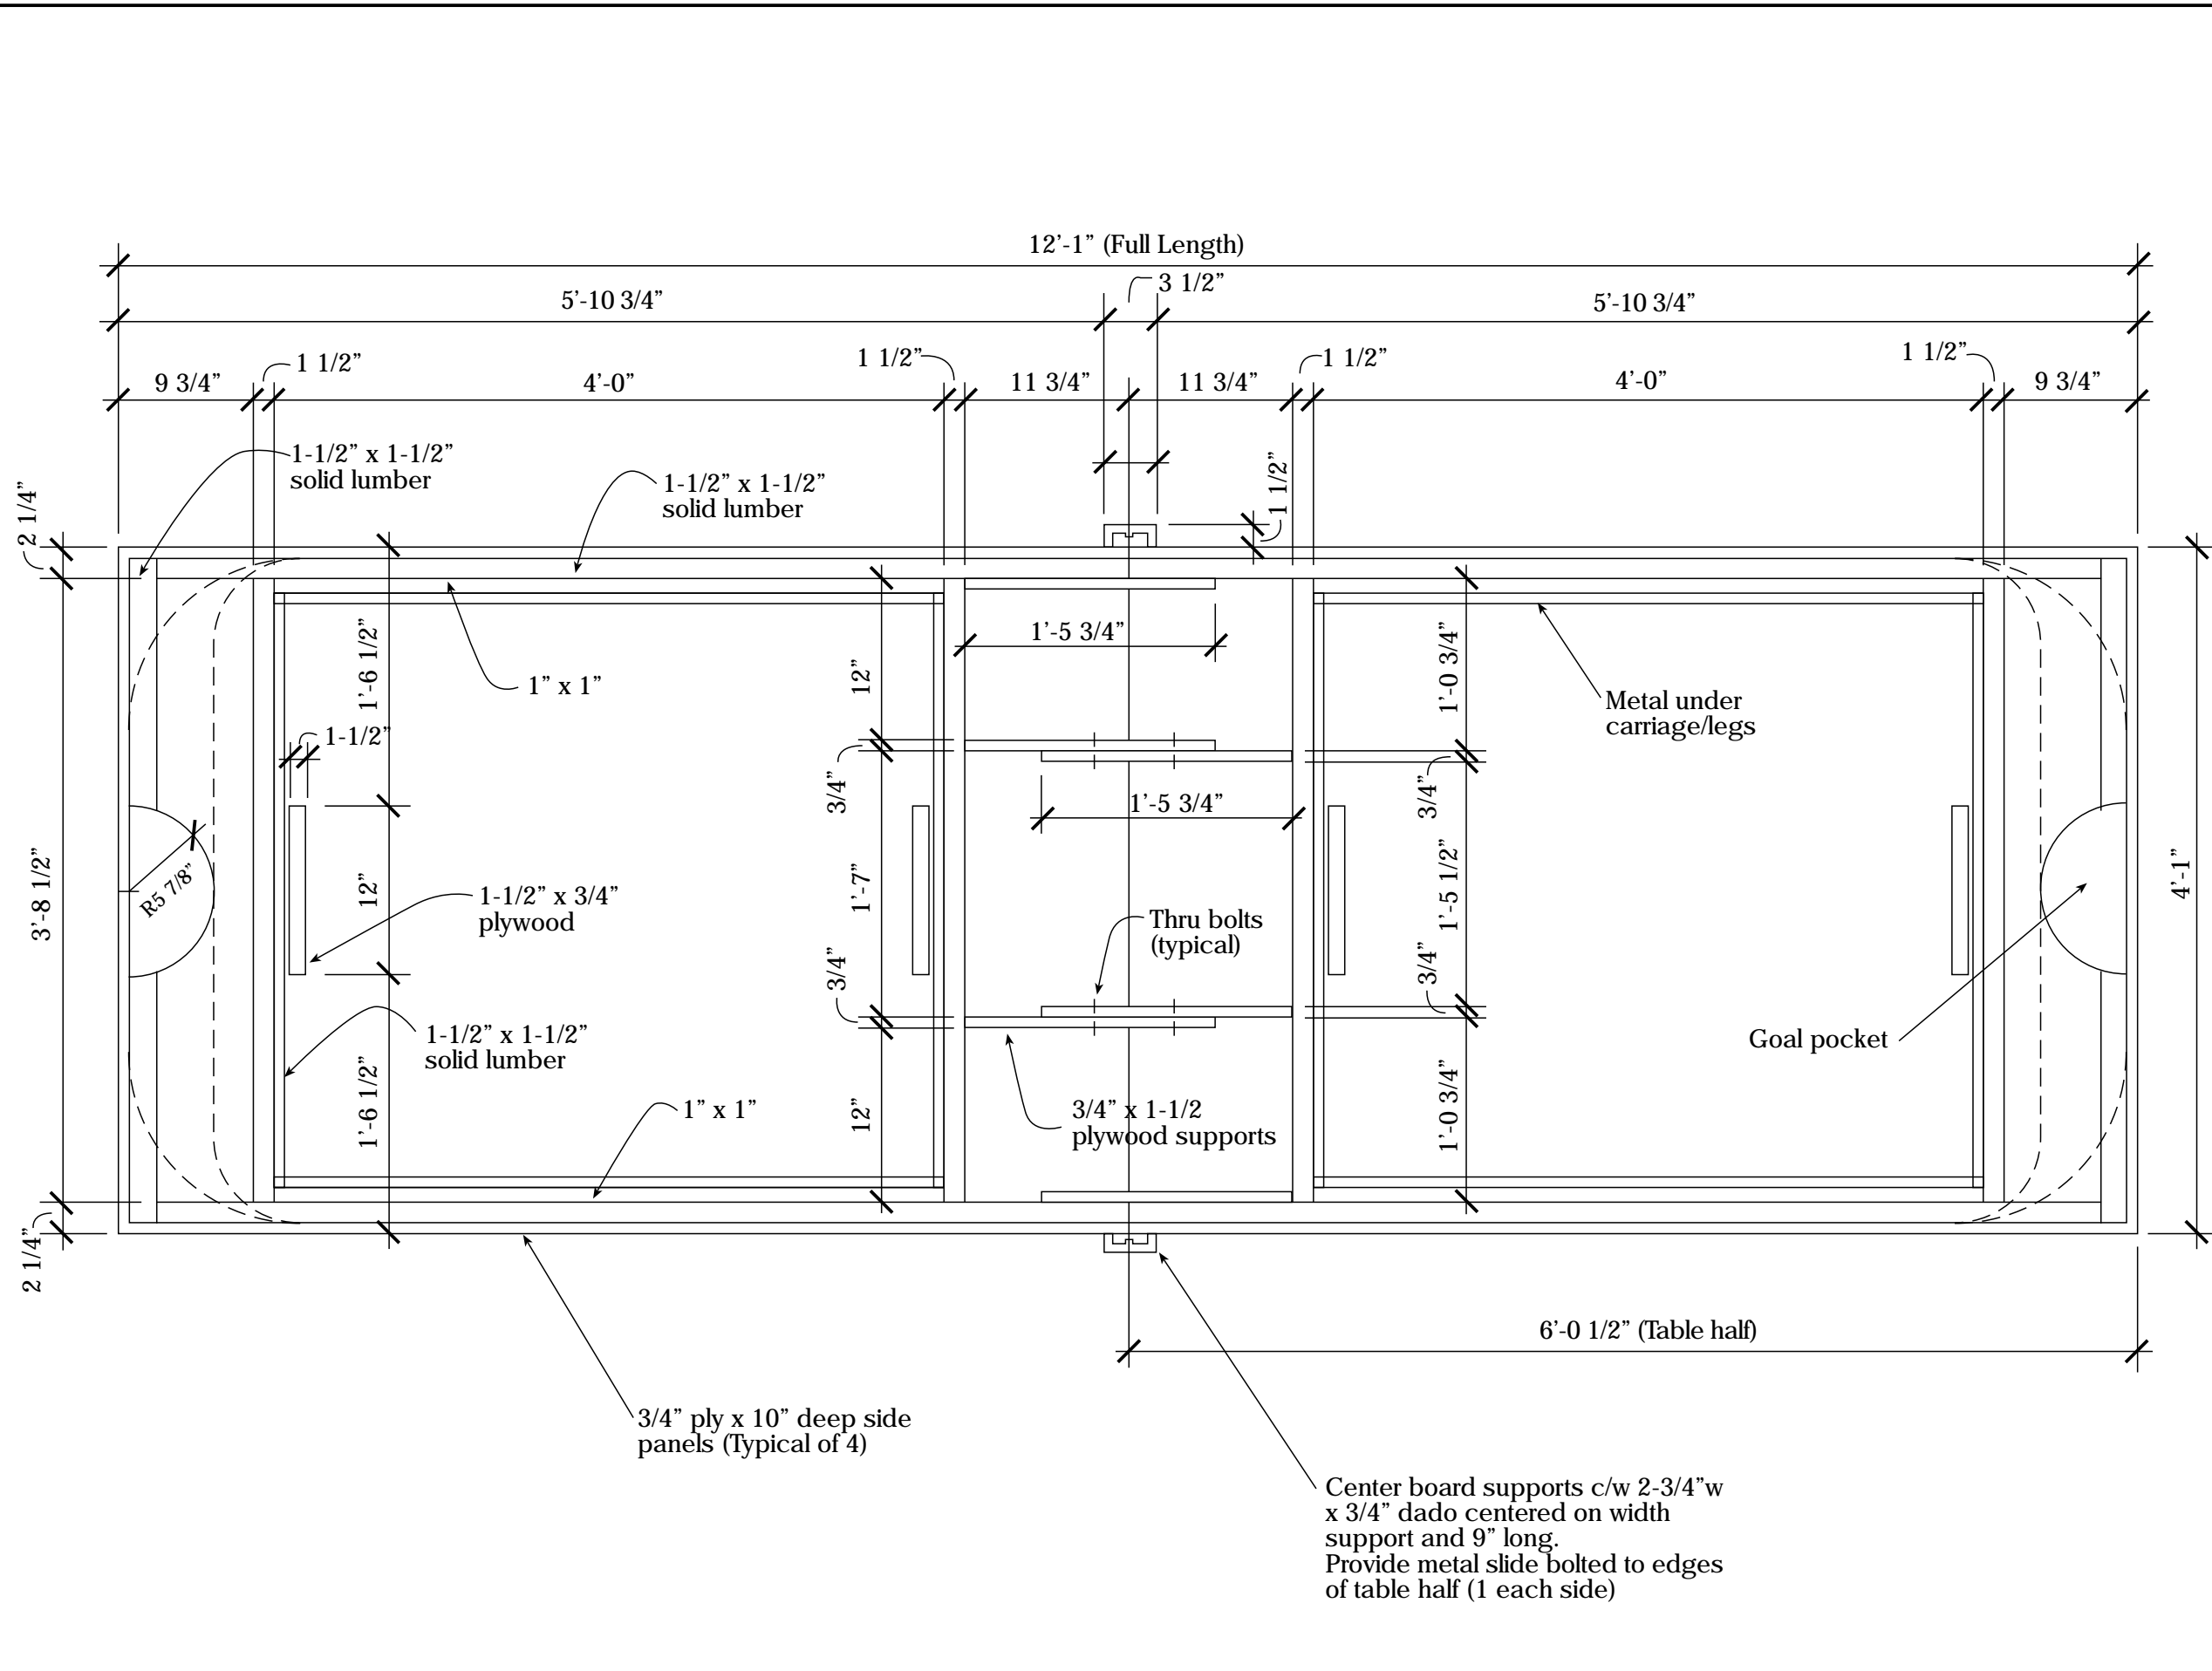

SHOWDOWN

Table

Raquette + balle

SCALE: 1" = 1'
 DATE: 6-7-97
 SHEET: A1

Project name:
BSI International Blind Sports Association
 Description:
Showdown Table - Plan View

SCALE: 1" = 1'

DATE: 6-7-97

SHEET: A3

Project name:
BSI International Blind Sports Association

Description:
Showdown Table - Elevations

SCALE: 1" = 1'

DATE: 6-7-97

SHEET: A2

Project name:
BSI International Blind Sports Association

Description:
Showdown Table - Bottom View

Provide metal slide bolted to edges of table half (1 each side)

Isometric (exploded)

Isometric

SCALE: 1" = 1'

DATE: 6-7-97

SHEET: A4

Project name:
BSI International Blind
Sports Association

Description:
Showdown Table - Isometric