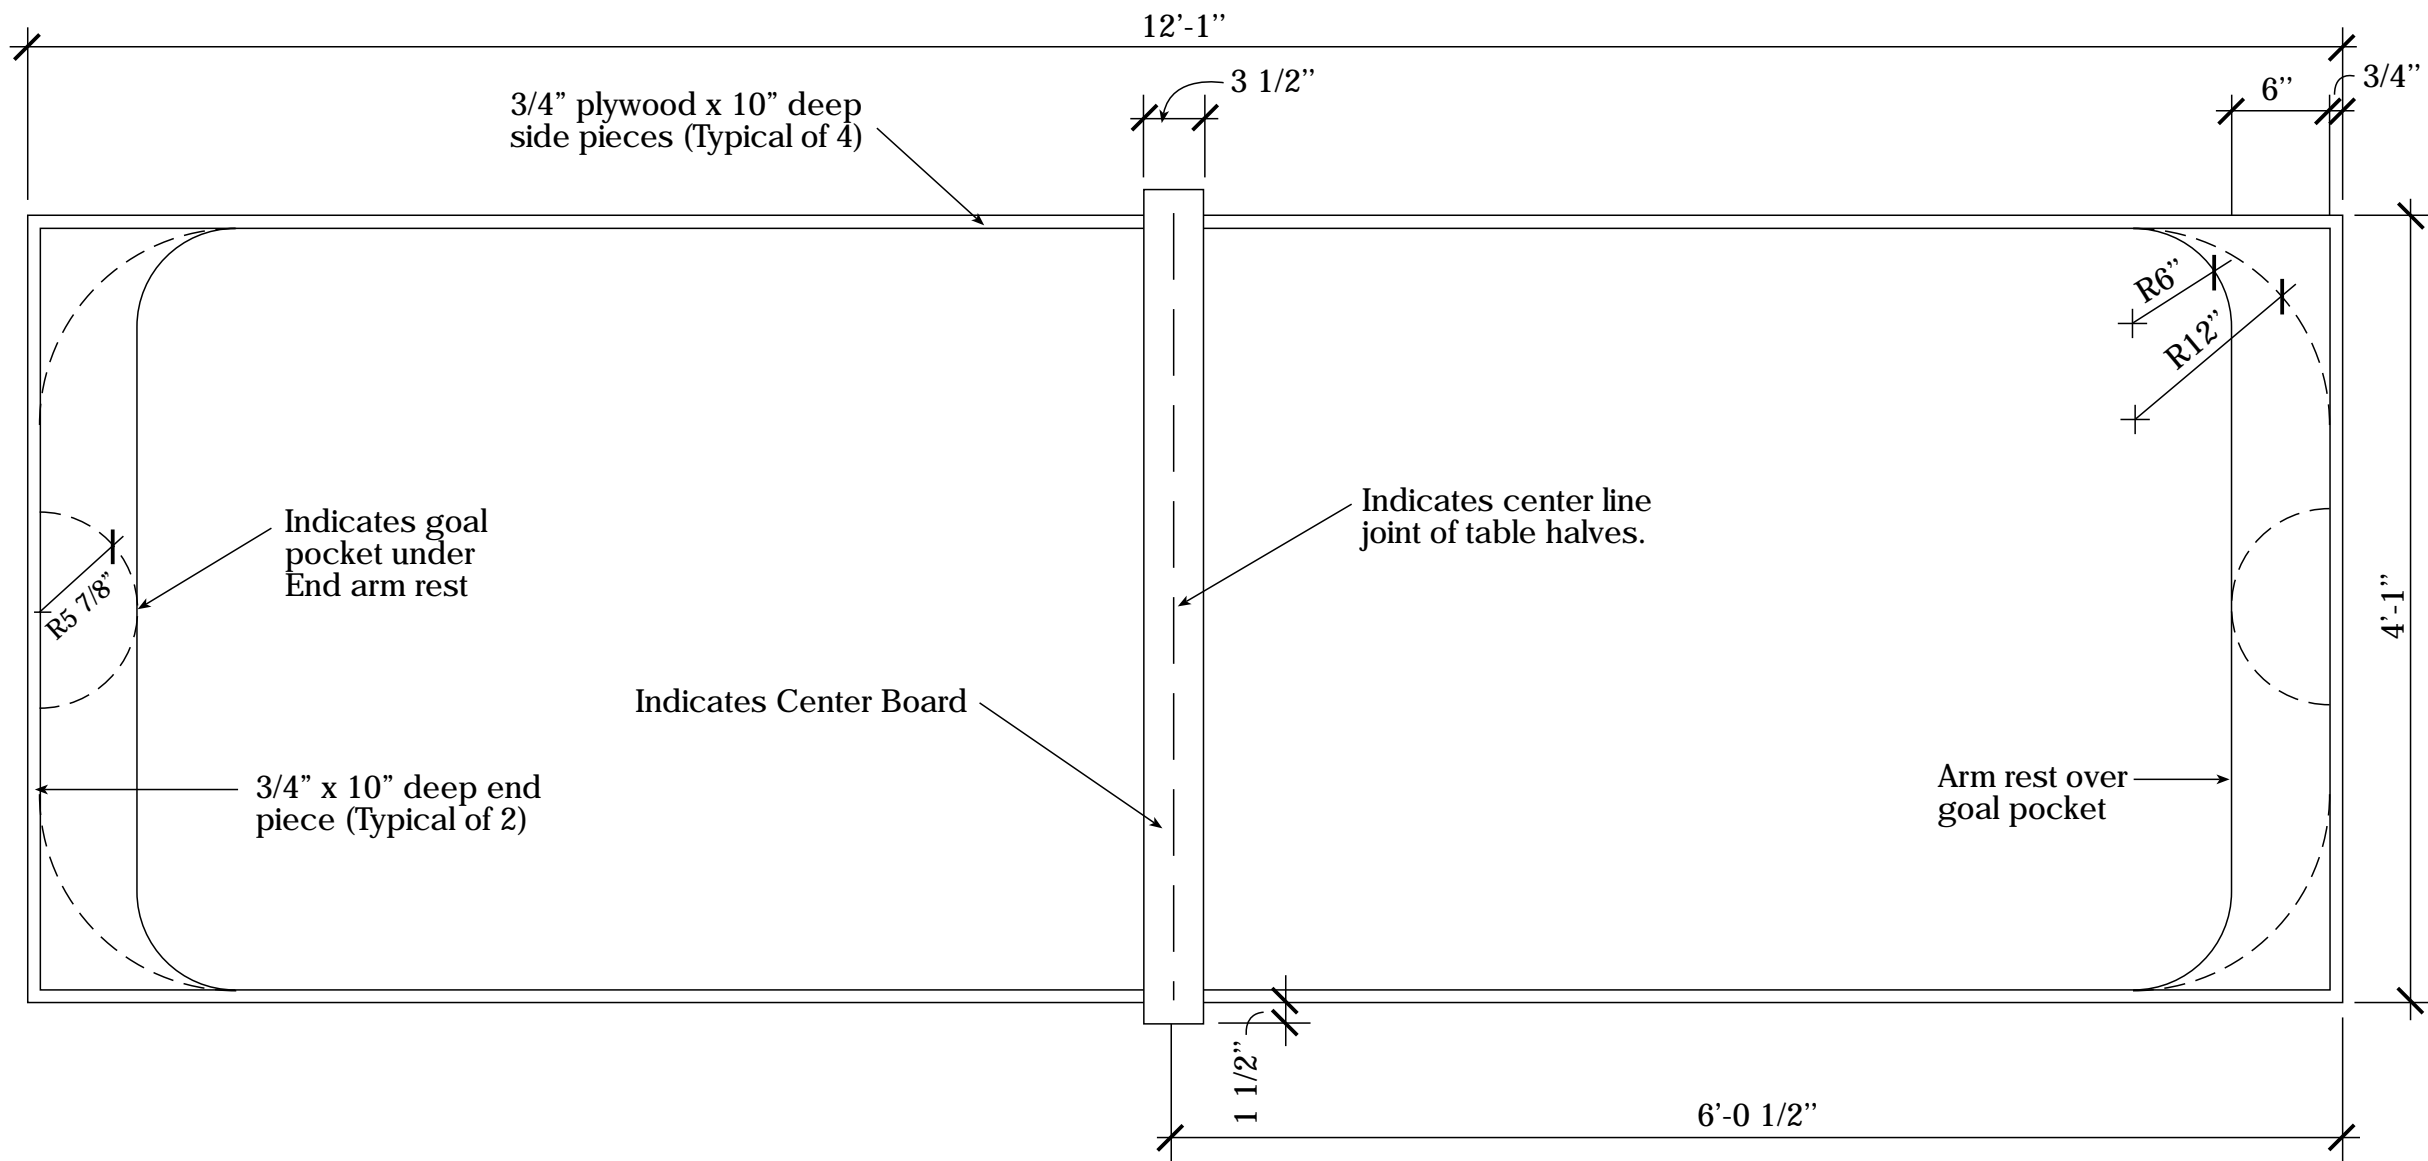

SHOWDOWN

Table

Raquette + balle

SCALE: 1" = 1'
 DATE: 6-7-97
 SHEET: A1

Project name:
BSI International Blind Sports Association
 Description:
Showdown Table - Plan View

SCALE: 1" = 1'

DATE: 6-7-97

SHEET: A3

Project name:
BSI International Blind Sports Association

Description:
Showdown Table - Elevations

SCALE: 1" = 1'

DATE: 6-7-97

SHEET: A2

Project name:
BSI International Blind Sports Association

Description:
Showdown Table - Bottom View

Provide metal slide bolted to edges of table half (1 each side)

Isometric (exploded)

Isometric

SCALE: 1" = 1'

DATE: 6-7-97

SHEET: A4

Project name:
BSI International Blind
Sports Association

Description:
Showdown Table - Isometric